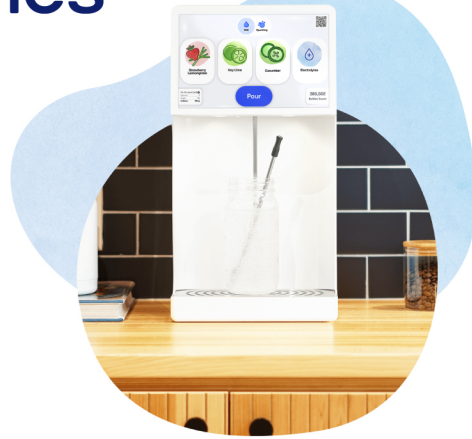

# Our Machines

**The Standup 2.0** provides variety and personalization with ultimate ease. Guests and staff alike will love the hydration choices.

- Still, sparkling, hot, flavored, and enhanced water
- 8 flavors and enhancements
- Mix flavors and enhancements for fun combinations
- Easy to install

**The Countertop** looks ideal in any spa, lounge, or communal kitchen area. The innovative design features hidden plumbing in the cabinets so all you see is a sleek, compact dispenser on the counter.